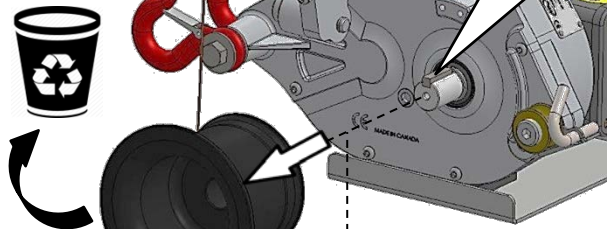

# Tambours cabestans Capstans Drums

Inclus : Tambour cabestan, guide corde et vis  
Includes : Capstan drum, rope guide and screw(s)

[www.portablewinch.com](http://www.portablewinch.com)

Modèle illustré: PCH1000 / Model shown: PCH1000

4 mm

2

1

3

USÉ  
USED

**IMPORTANT !**

NEUF  
NEW

5