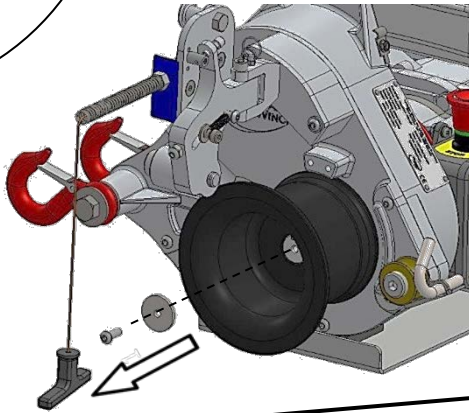

# Tambours cabestans Capstans Drums

Inclus : Tambour cabestan, guide corde et vis  
Includes : Capstan drum, rope guide and screw(s)

[www.portablewinch.com](http://www.portablewinch.com)

Modèle illustré: PCH1000 / Model shown: PCH1000

4 mm

2

1

3

USÉ  
USED

**IMPORTANT !**

NEUF  
NEW

5