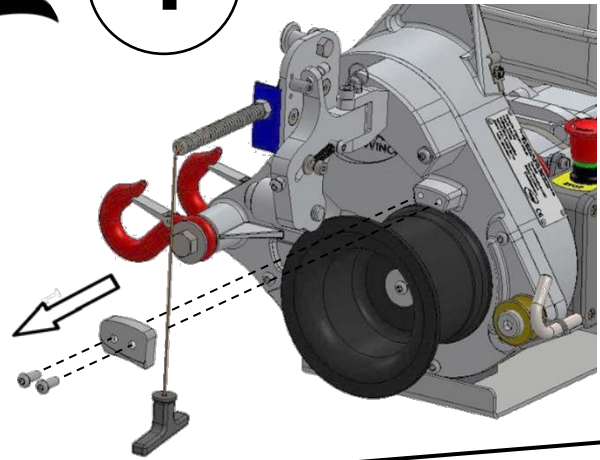

# Tambours cabestans Capstans Drums

Inclus : Tambour cabestan, guide corde et vis  
Includes : Capstan drum, rope guide and screw(s)

[www.portablewinch.com](http://www.portablewinch.com)

Modèle illustré: PCH1000 / Model shown: PCH1000

4 mm

2

1

3

USÉ  
USED

**IMPORTANT !**

NEUF  
NEW

5