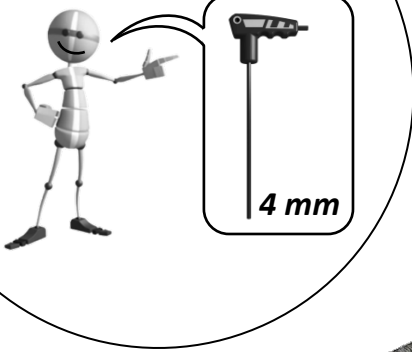

# Tambours cabestans Capstans Drums

Inclus : Tambour cabestan, guide corde et vis  
Includes : Capstan drum, rope guide and screw(s)

[www.portablewinch.com](http://www.portablewinch.com)

Modèle illustré: PCH1000 / Model shown: PCH1000

4 mm

2

1

3

USÉ  
USED

**IMPORTANT !**

NEUF  
NEW

5