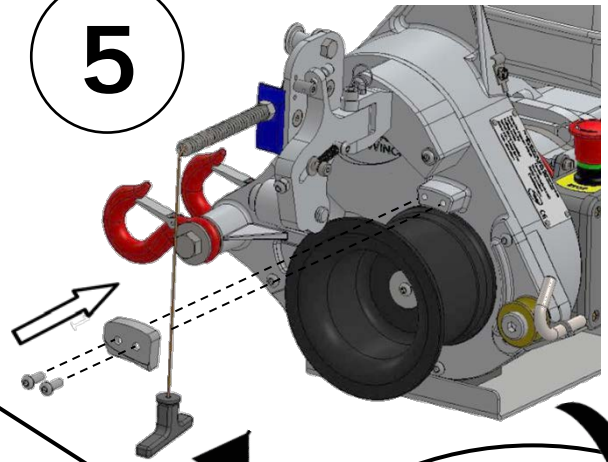

# Tambours cabestans Capstans Drums

Inclus : Tambour cabestan, guide corde et vis  
Includes : Capstan drum, rope guide and screw(s)

[www.portablewinch.com](http://www.portablewinch.com)

Modèle illustré: PCH1000 / Model shown: PCH1000

4 mm

2

1

3

USÉ  
USED

**IMPORTANT !**

NEUF  
NEW

5