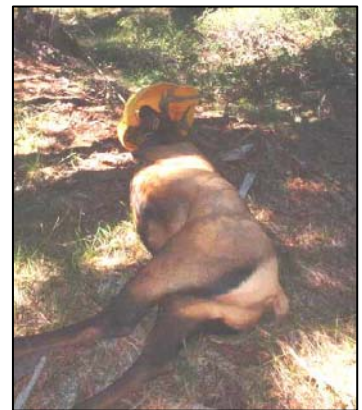

For more details, please contact:

Pierre Roy, Managing Director
Portable Winch Co.
2877, King Street East
Sherbrooke, Quebec, Canada, J1G 5J1
proy@portablewinch.com